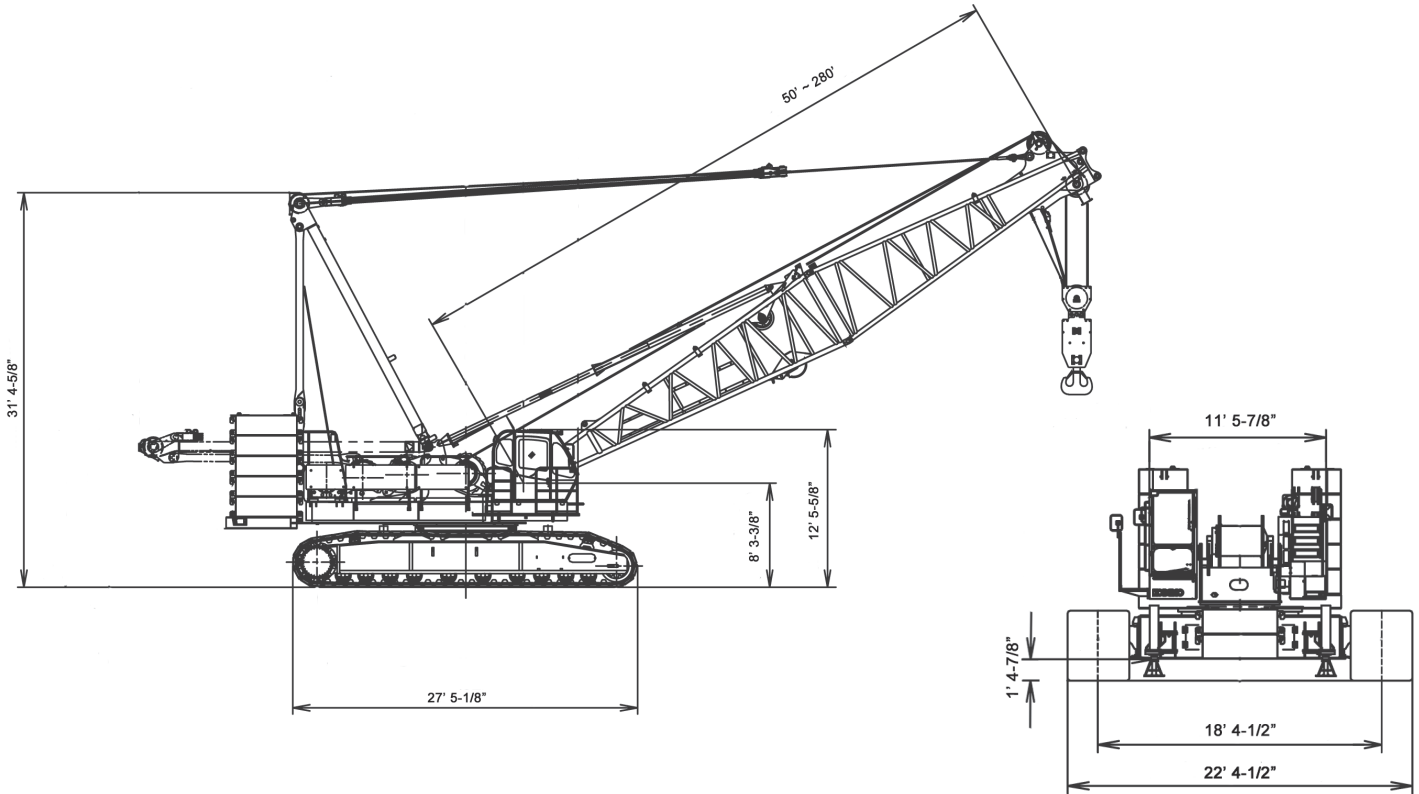

LIFTING CHARTS - Crawler Cranes

KOBELCO MODEL CK2000-II - 200 TON CAPACITY

CK2000-II General Dimensions

Upper Machinery Layout