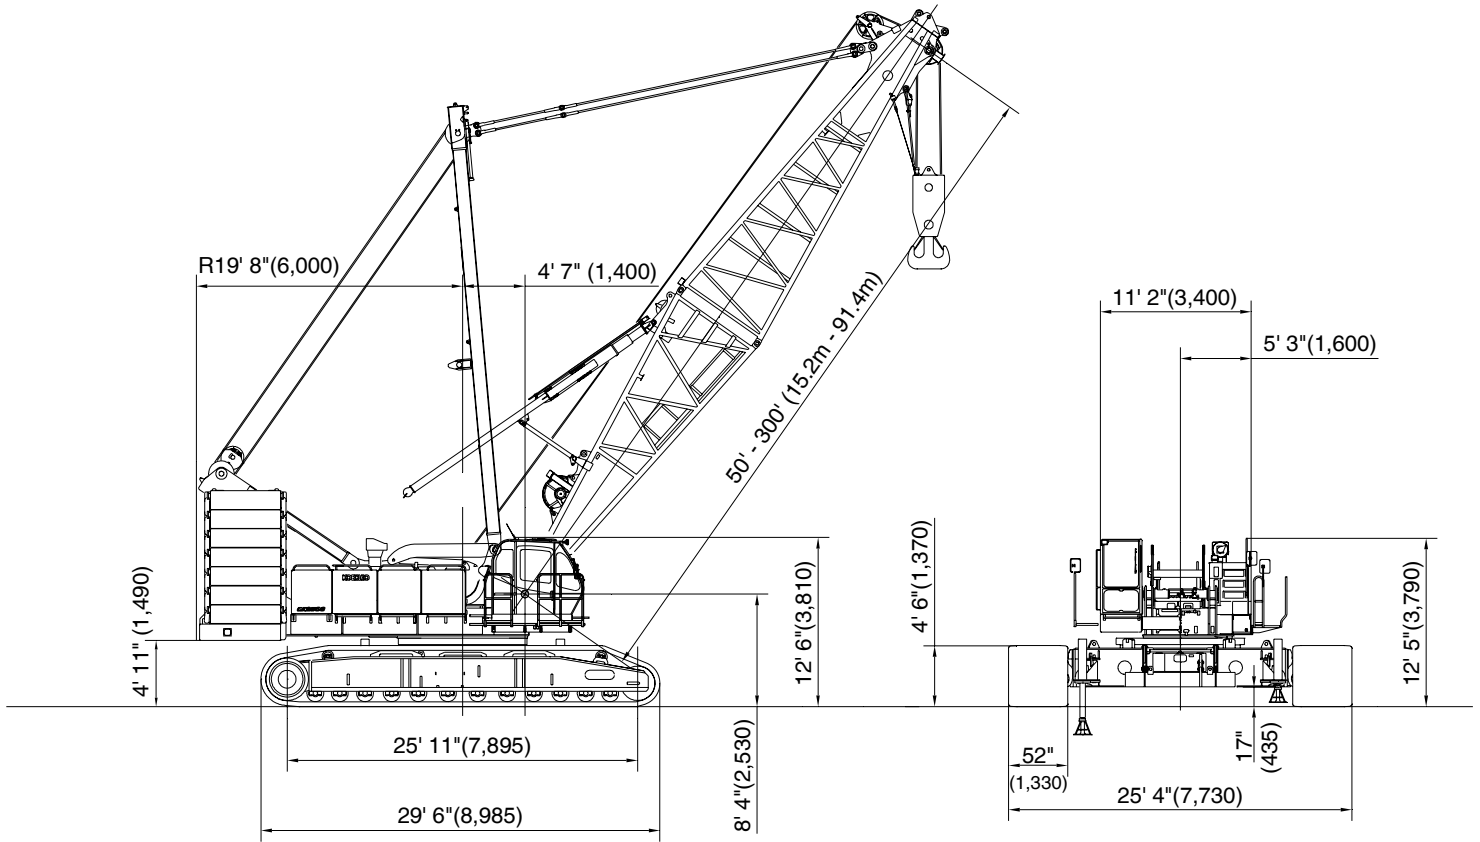

LIFTING CHARTS - Crawler Cranes

KOBELCO MODEL CK2500-II - 250 TON CAPACITY

General Dimensions

Upper Machinery Layout