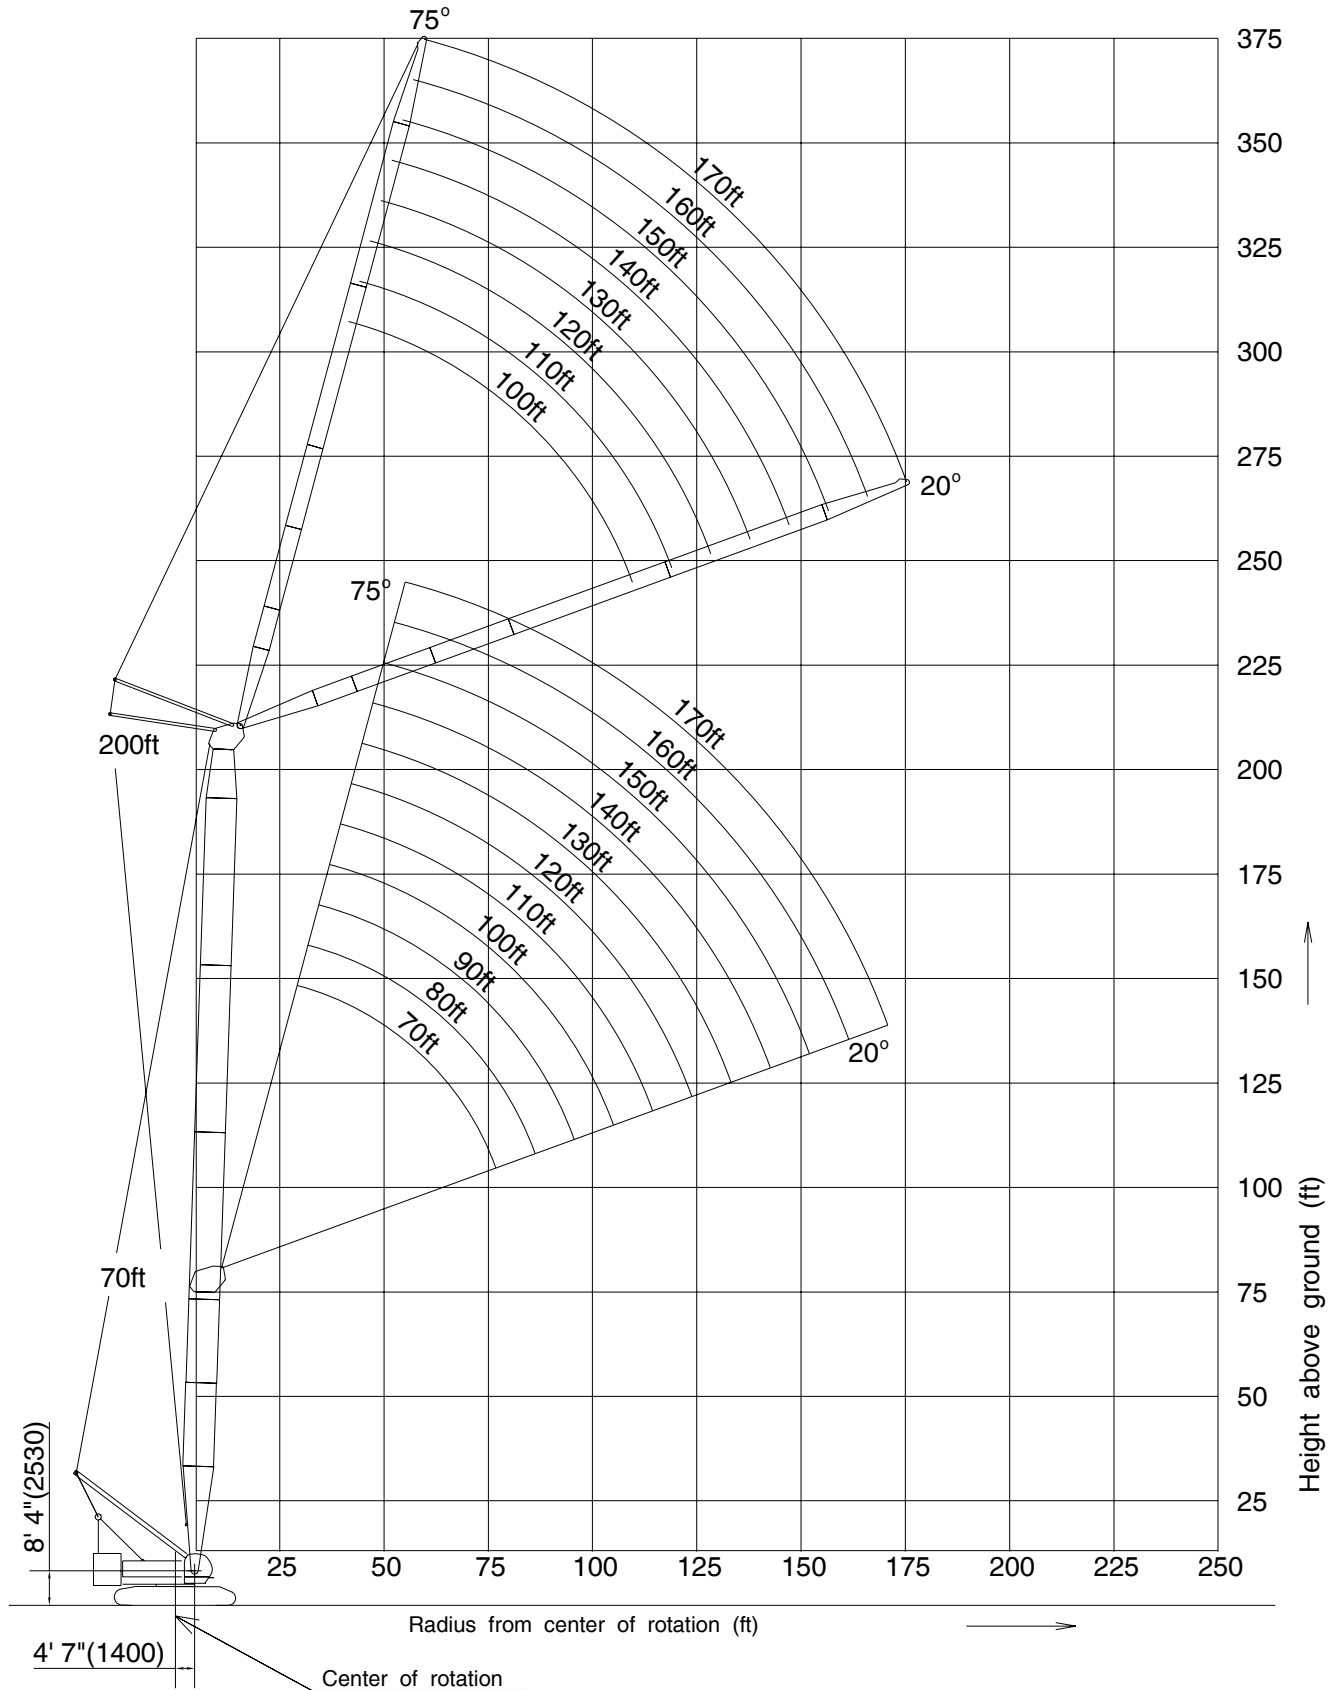

LIFTING CHARTS - Crawler Cranes

KOBELCO MODEL CK2500-II - 250 TON CAPACITY

BOOM ANGLE 88° Luffing Jib Working Ranges

STERLING CRANE

Luffing Jib Working Ranges

BOOM ANGLE 78°

STERLING CRANE

Luffing Jib Working Ranges

BOOM ANGLE 68°