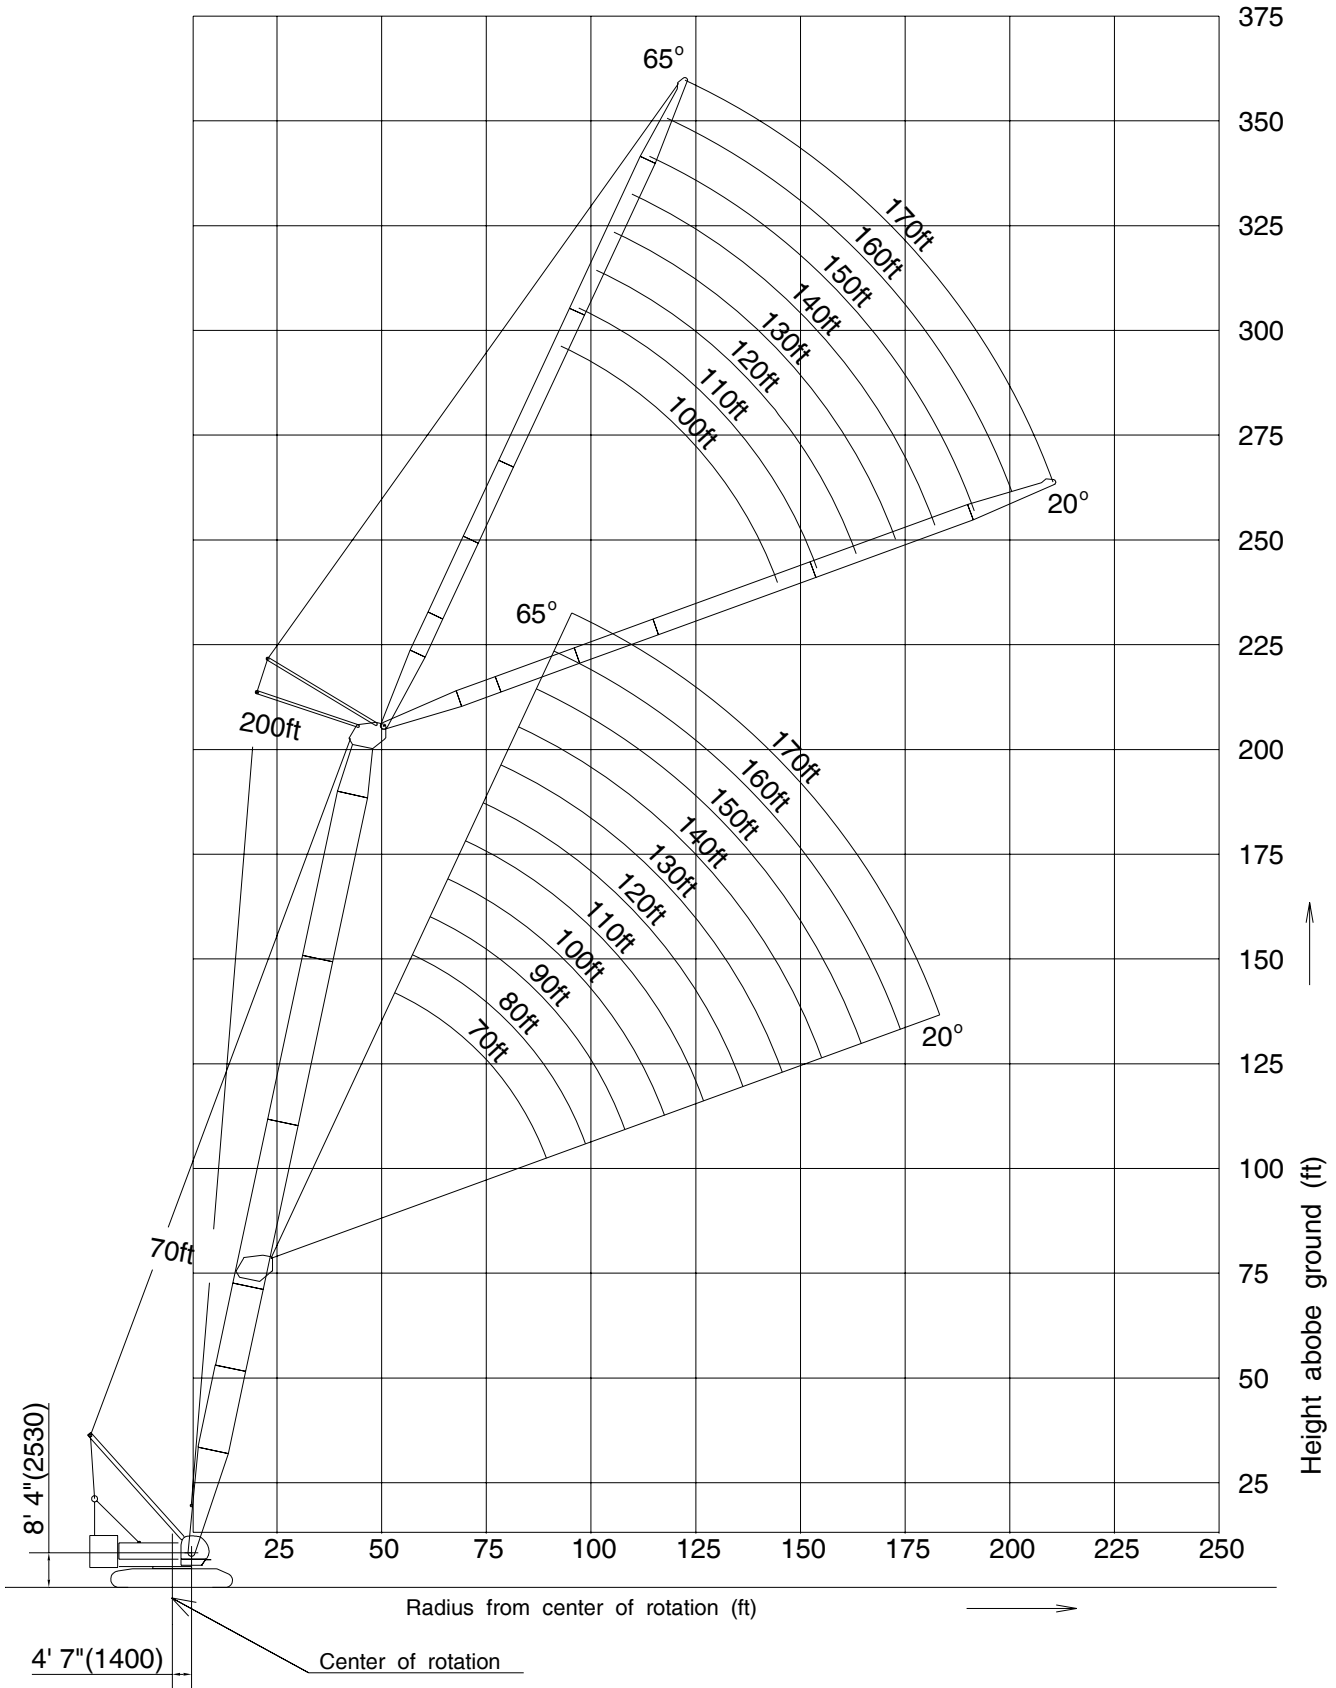

LIFTING CHARTS - Crawler Cranes

KOBELCO MODEL CK2500-II - 250 TON CAPACITY

BOOM ANGLE 88° Luffing Jib Working Ranges

STERLING CRANE

Luffing Jib Working Ranges

BOOM ANGLE 78°

STERLING CRANE

Luffing Jib Working Ranges

BOOM ANGLE 68°