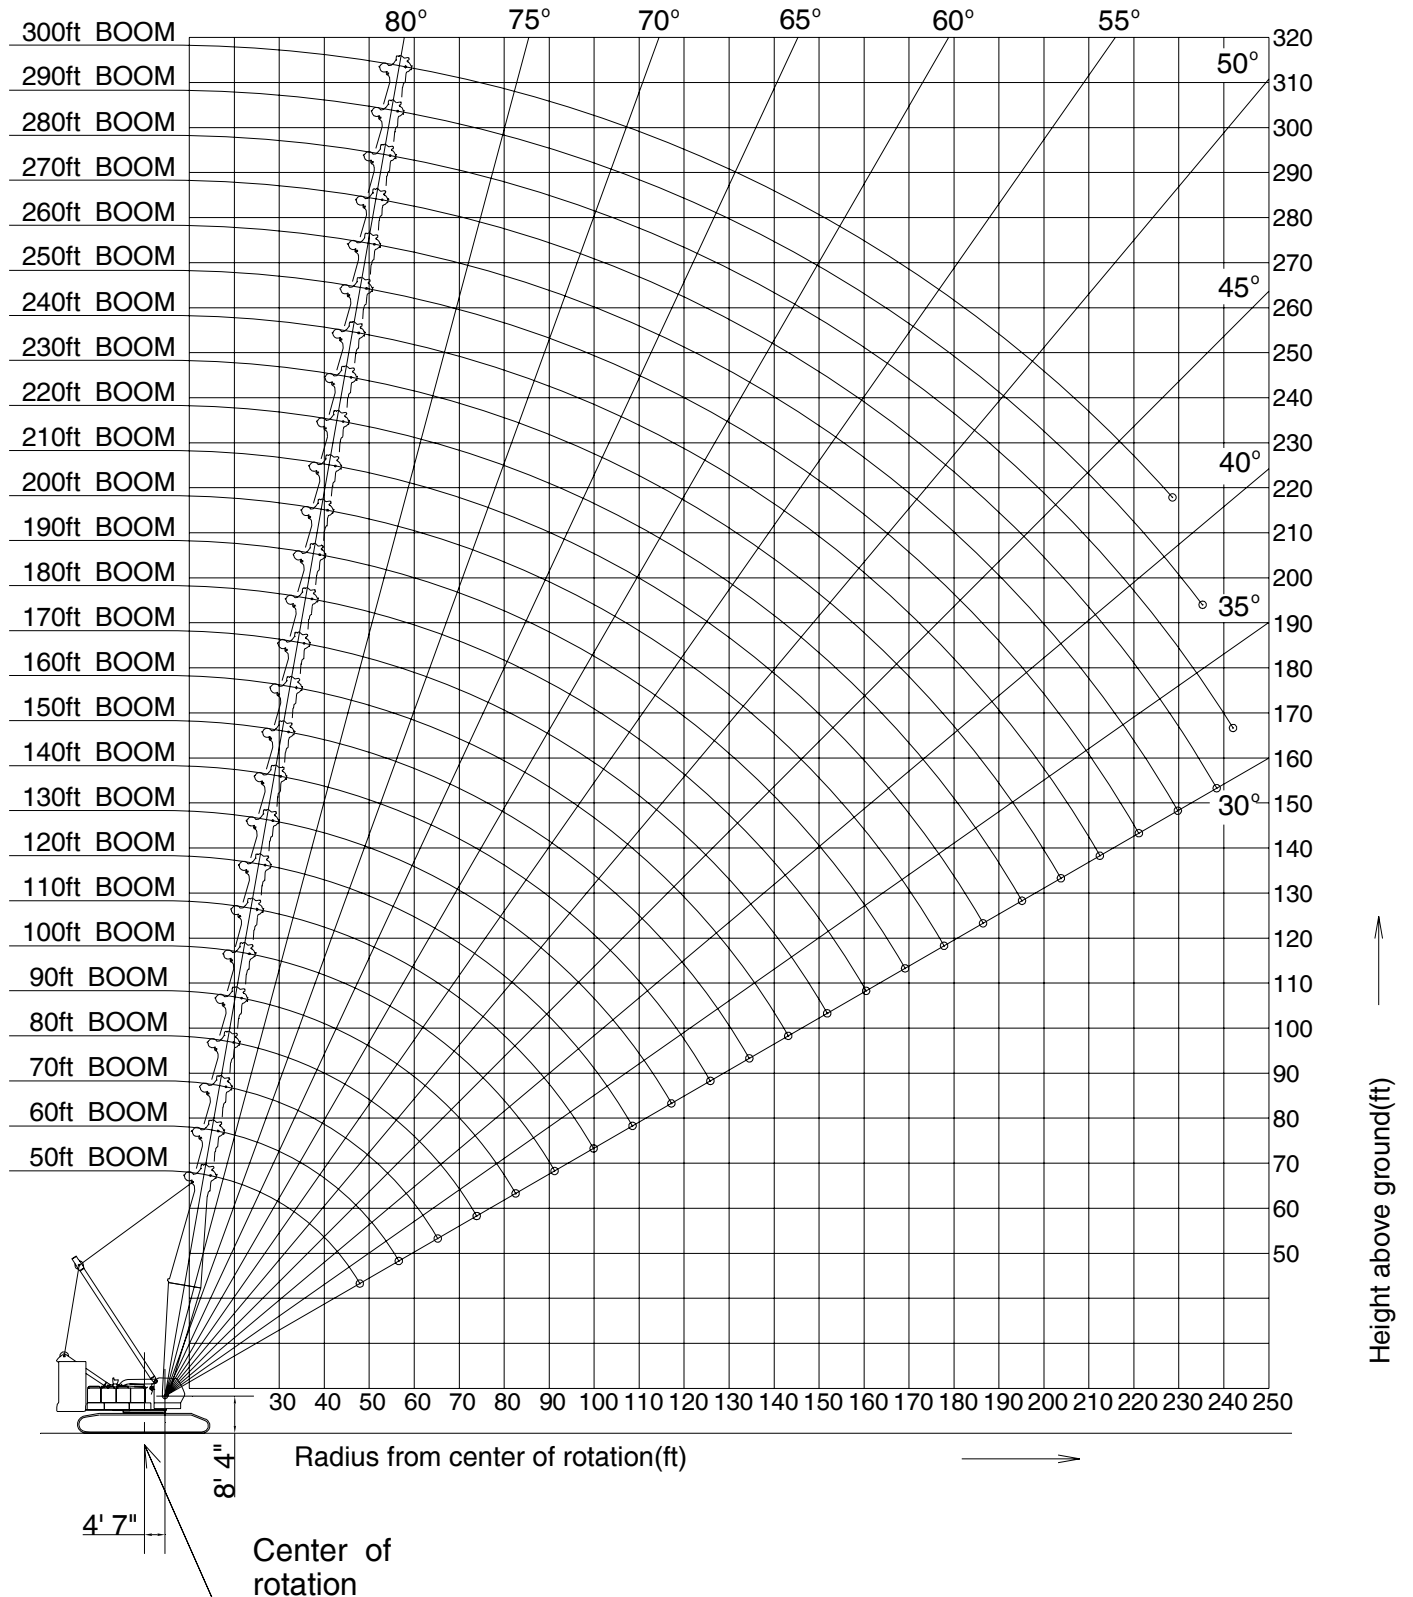

LIFTING CHARTS - Crawler Cranes

KOBELCO MODEL CK2500-II - 250 TON CAPACITY

Main Boom Working Ranges