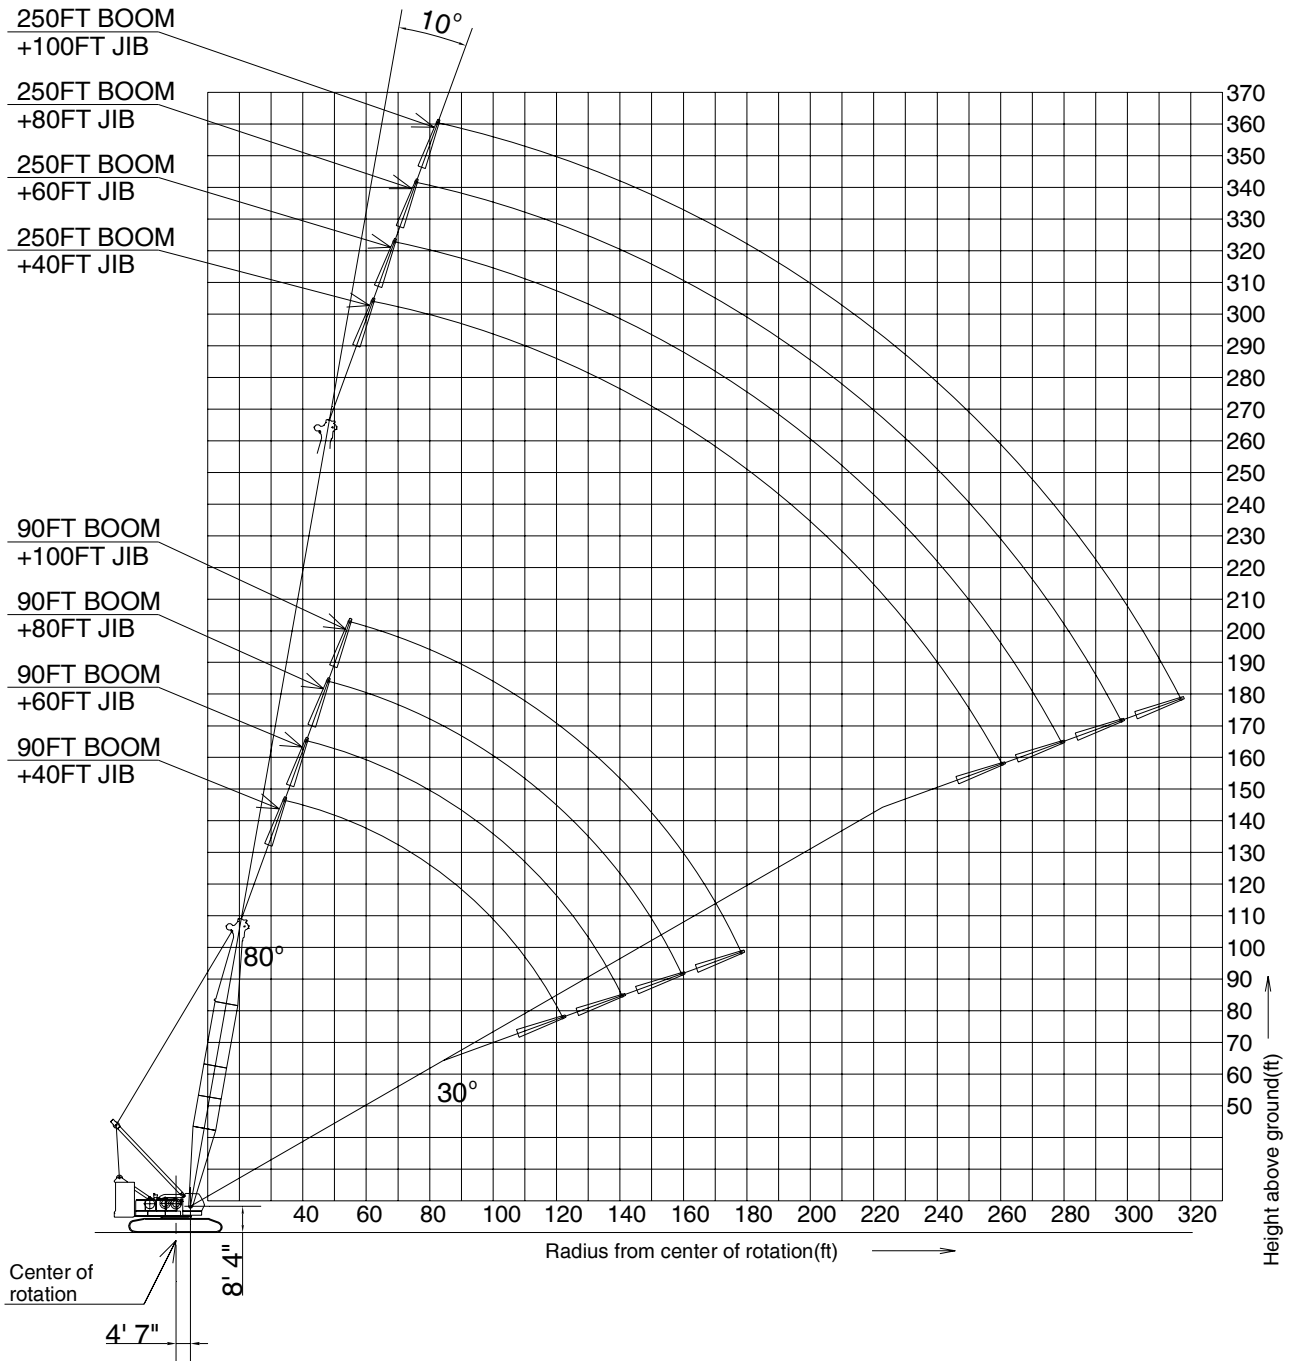

## LIFTING CHARTS - Crawler Cranes

### KOBELCO MODEL CK2500-II - 250 TON CAPACITY

## Jib Working Range

Jib Offset 10°

## Jib Working Range

Jib Offset 30°