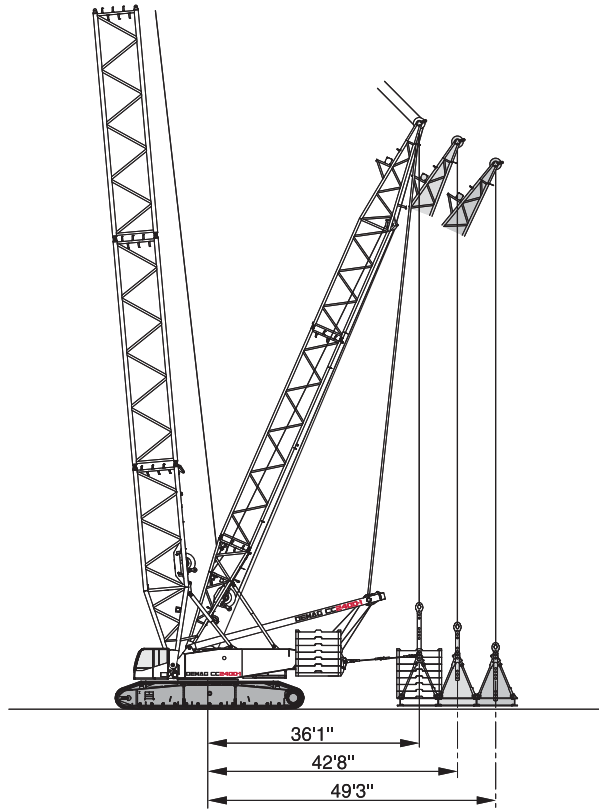

## LIFTING CHARTS - Crawler Cranes

### DEMAG MODEL CC2400-1 - 440 TON CAPACITY

#### SUPERLIFT CONFIGURATIONS

STANDARD-SL → 36'1", 42'8", 49'3"

VARIO-SL → 29'6" - 49'3"

TELE-SL → 36'1" - 49'3"