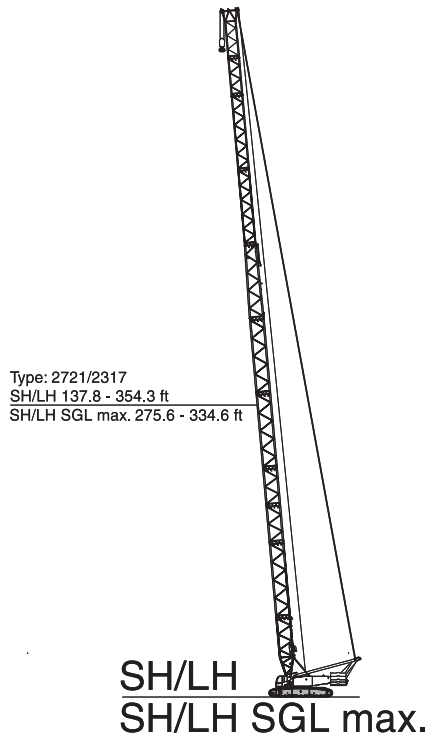

LIFTING CHARTS - Crawler Cranes

DEMAG MODEL CC2400-1 - 440 TON CAPACITY

BOOM COMBINATIONS