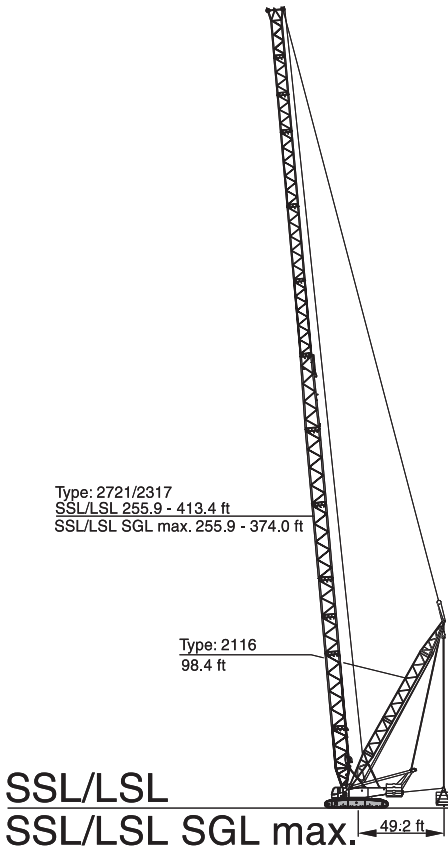

LIFTING CHARTS - Crawler Cranes

DEMAG MODEL CC2400-1 - 440 TON CAPACITY

BOOM COMBINATIONS