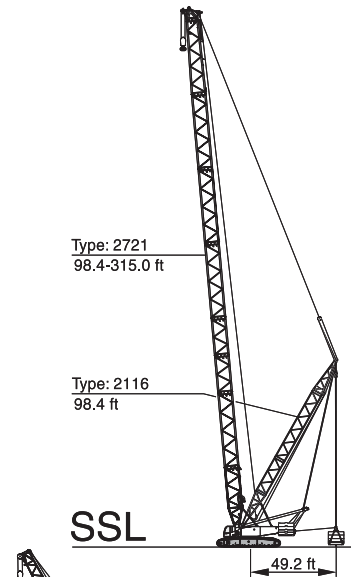

LIFTING CHARTS - Crawler Cranes

DEMAG MODEL CC2400-1 - 440 TON CAPACITY

BOOM COMBINATIONS