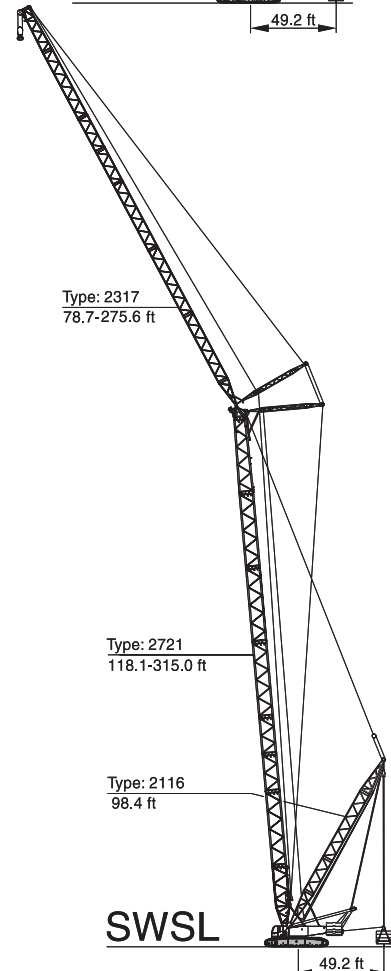

LIFTING CHARTS - Crawler Cranes

DEMAG MODEL CC2400-1 - 440 TON CAPACITY

BOOM COMBINATIONS