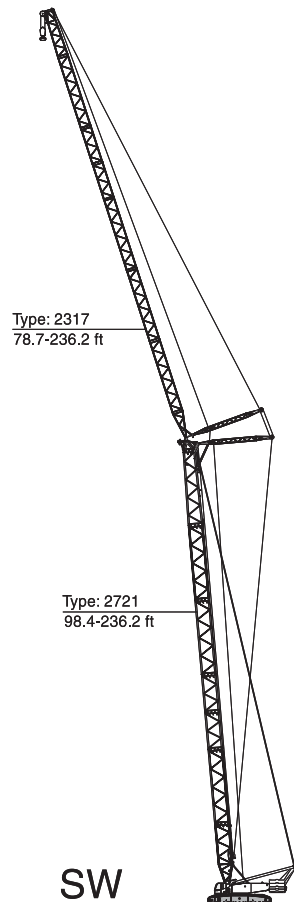

LIFTING CHARTS - Crawler Cranes

DEMAG MODEL CC2400-1 - 440 TON CAPACITY

BOOM COMBINATIONS