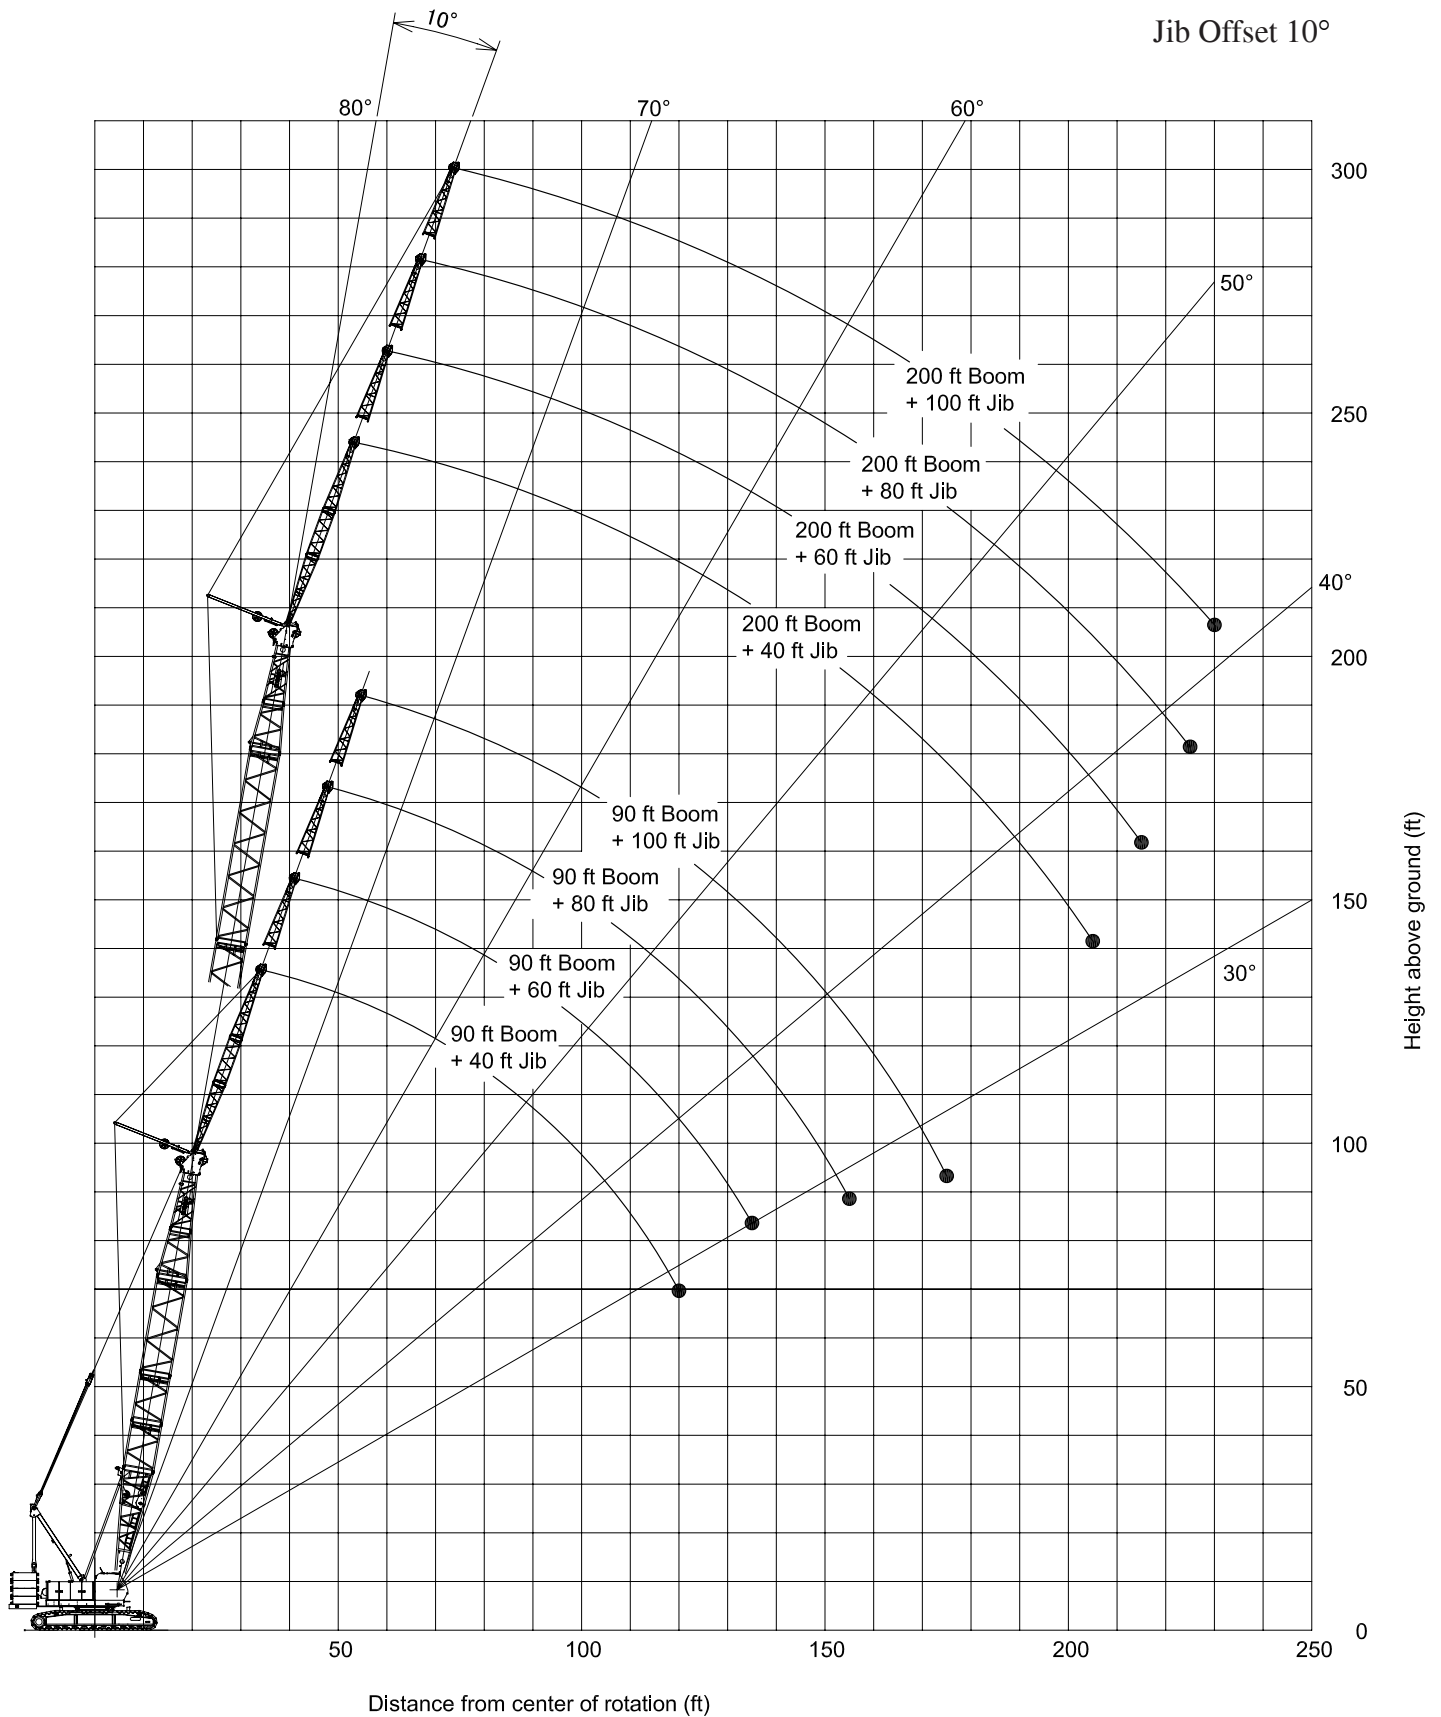

## LIFTING CHARTS - Crawler Cranes

### KOBELCO MODEL CK1600-II - 160 TON CAPACITY

#### Jib Working Range

## Jib Working Range